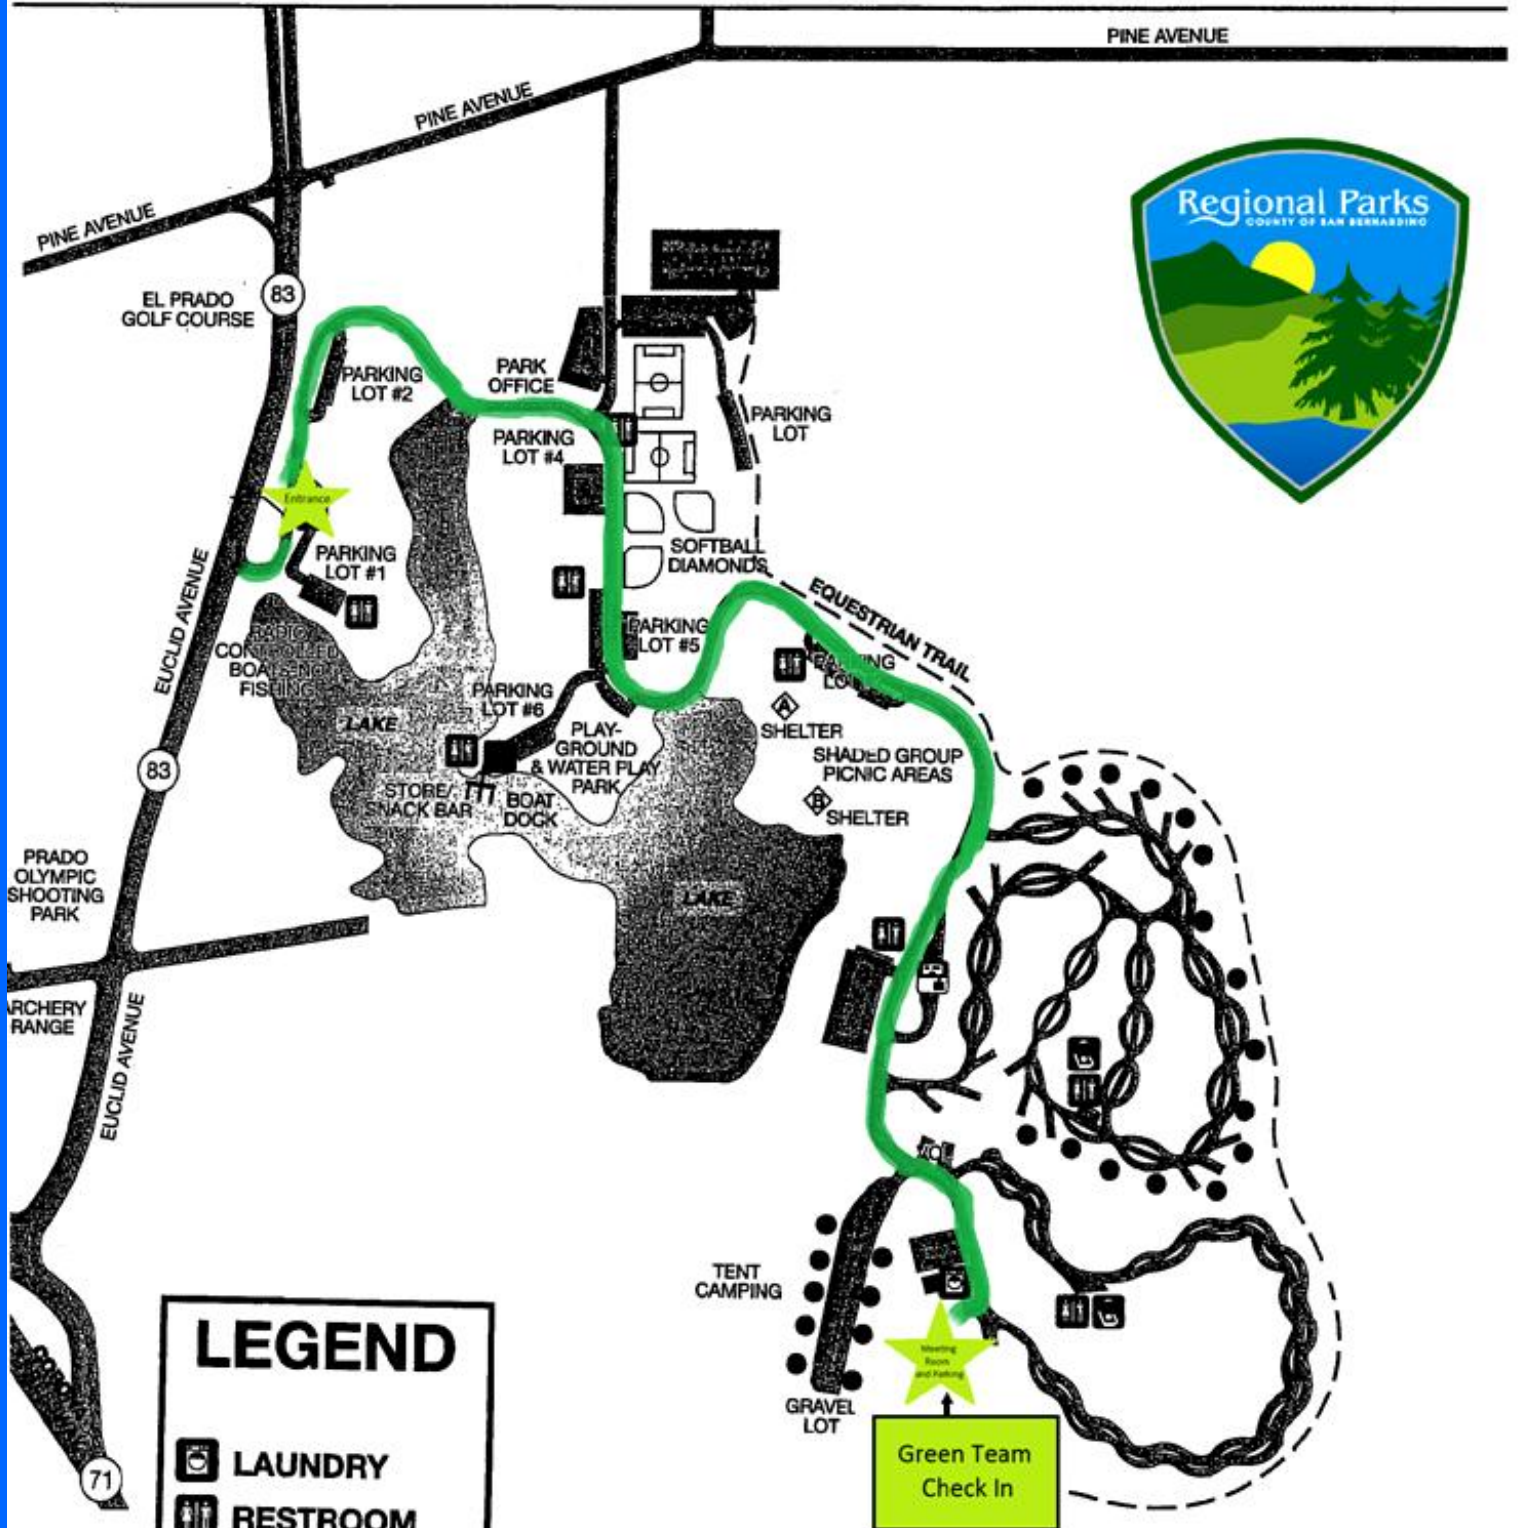

Prado Regional Park

LEGEND

- LAUNDRY
- RESTROOM
- SHOWER
- DUMP STATION
- TENT SITES

CAREER INSTITUTE
 Specializing in Career, Education and Life Planning